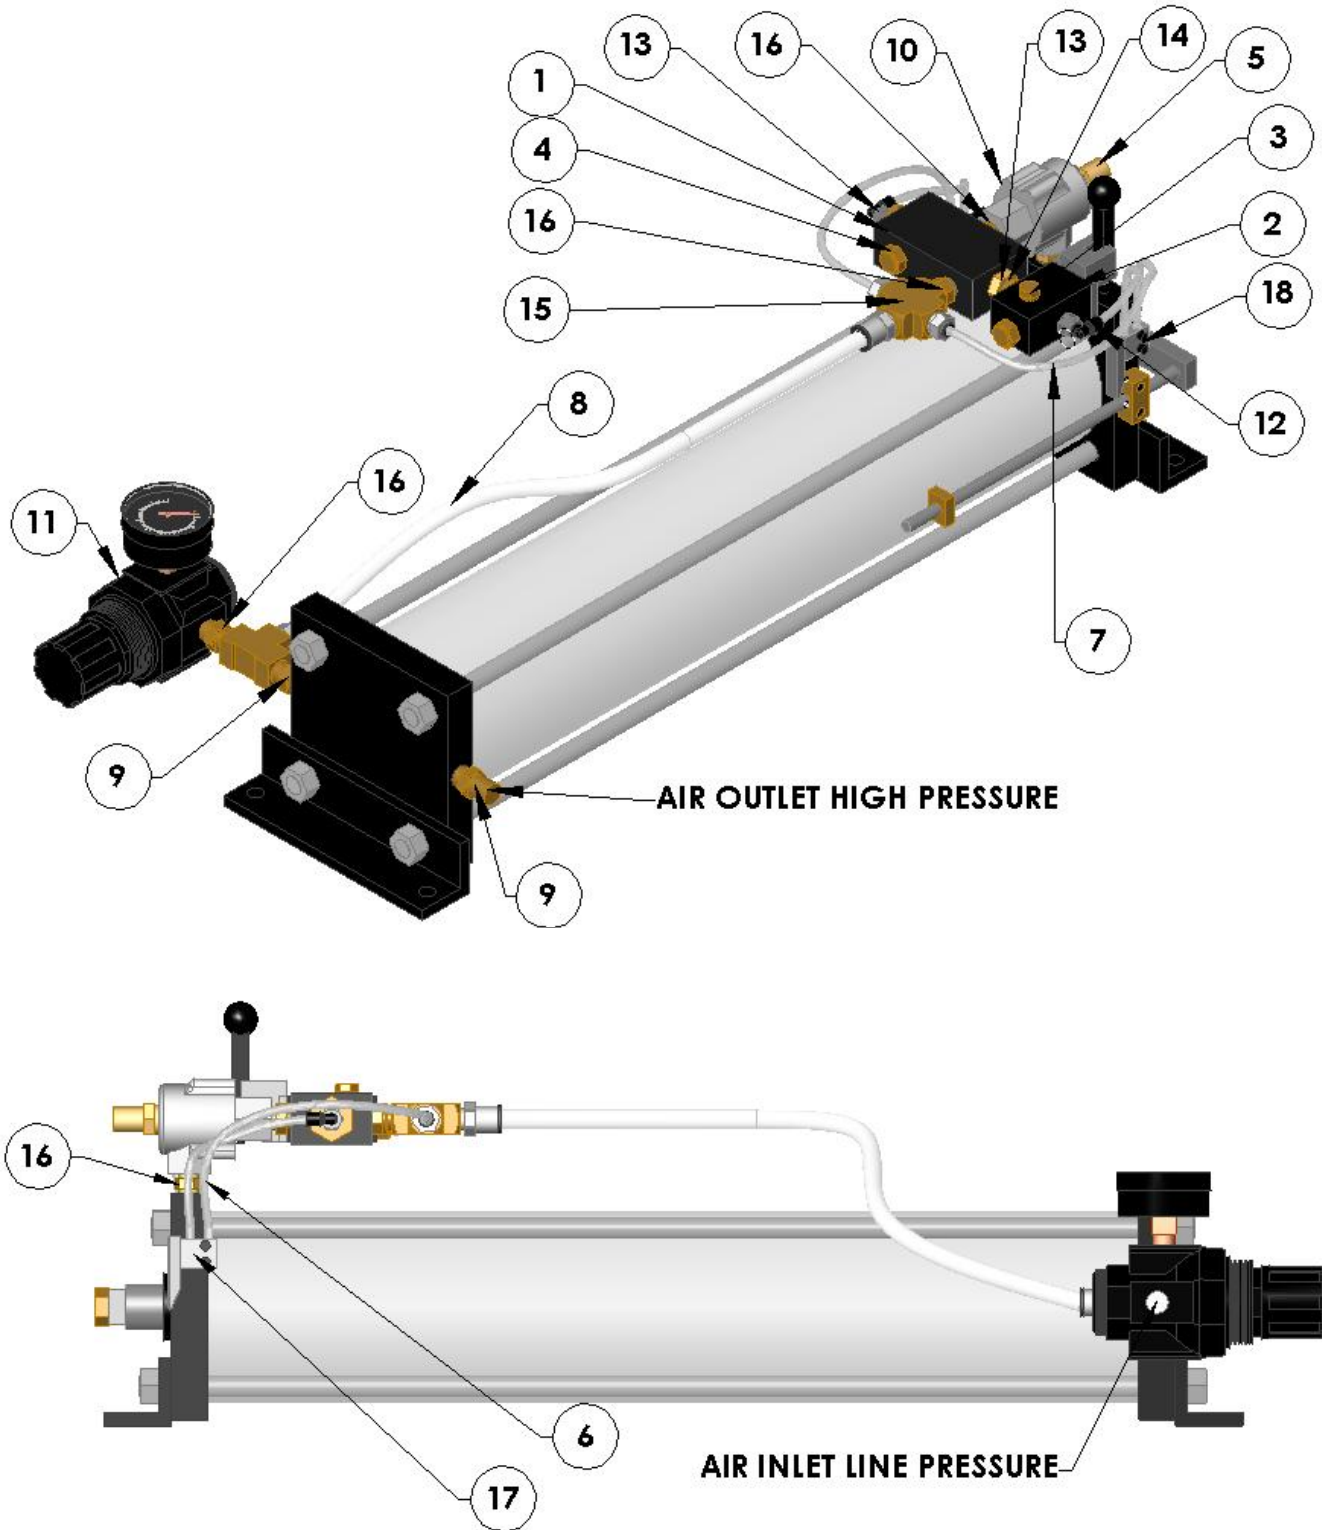

Booster Pump Parts List

Fig. 19 Booster Pump (14799) part list

ITEM	QTY	PART NUMBER	DESCRIPTION
1	1	14DP-3	Fabco Valve
2	1	18HL-3	Valve
3	1	20311-1	Breather Vent F18
4	1	20311-2	Breather Vent F28
5	1	20311-3	Muffler P38
6	2	3109-04-11	Tube 5/32 X 1/8 NPT
7	2	3175-04-14	Tube 5/32 X 1/4 NPT
8	2	3175-60-14	Tube 3/8 X 1/4 NPT
9	2	CMMQ20B	Check Valve
10	1	EV250	Exhaust Valve
11	1	R27221-600	Regulator
12	4	1016	Fitting
13	2	106-0024	Brass Fitting
14	1	106-0051	Brass Fitting
15	1	106-0186	Brass Fitting
16	4	106-0189	Brass Fitting
17	1	MSV-2	Directional Control Valve
18	1	MSV-2	Directional Control Valve
19	1	BA/BP4-4SK	Packing Kit